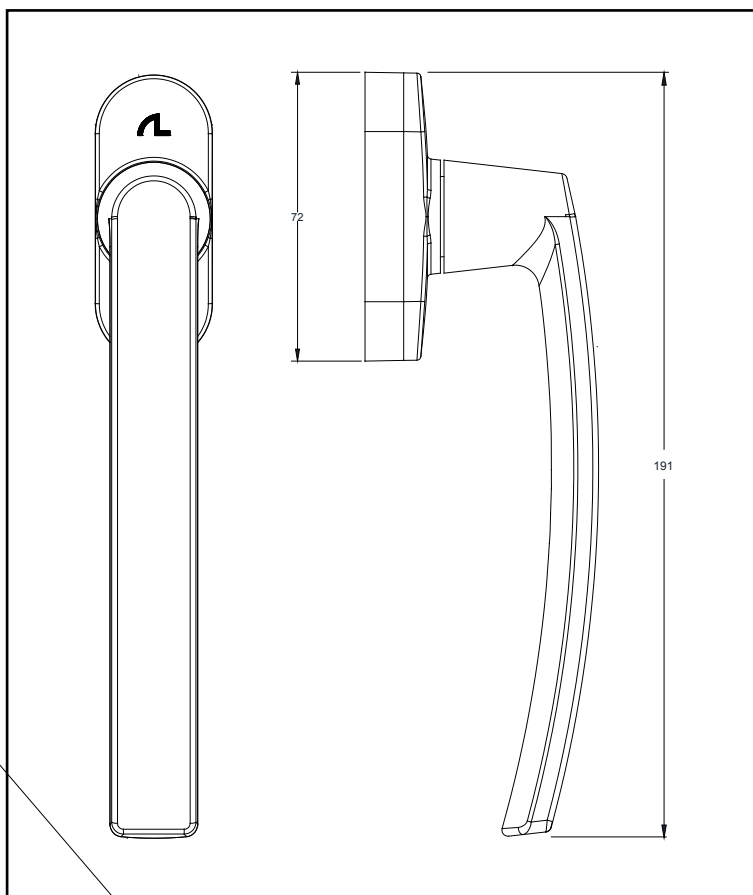

Martellina manico allungato.

A handle that takes full advantage of the Martellina mechanism, with a reduced dimension case and a sinuous and captivating line; a handle is longer to better adapt to any functional requirement and handling

Martellina with the handle 180° rotation and positioning of shutter opening and closing.