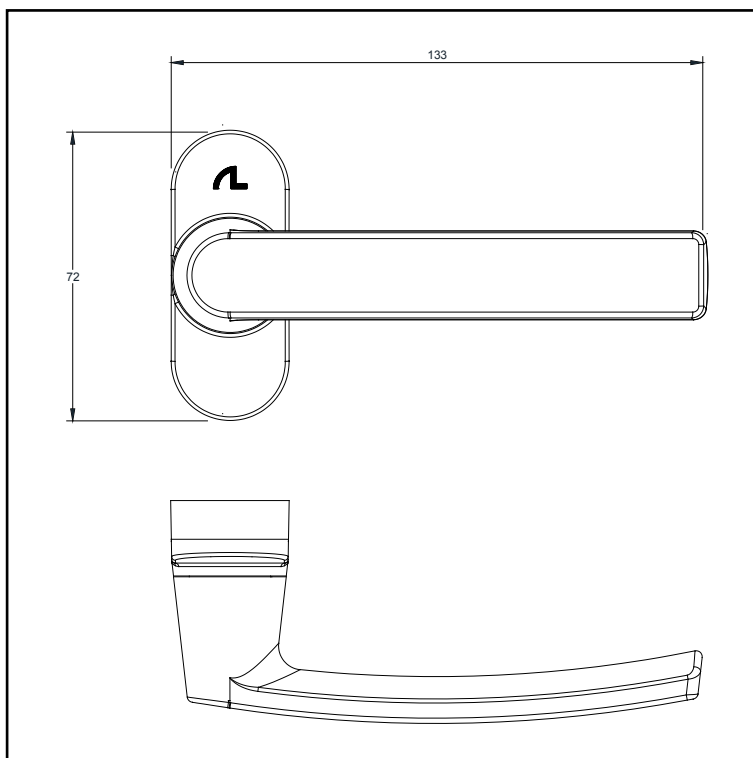

Doppia maniglia per porte.

Handle for interior doors designed to complement the decor with an object style. smooth flowing lines create a harmonious shape contemporary tones.