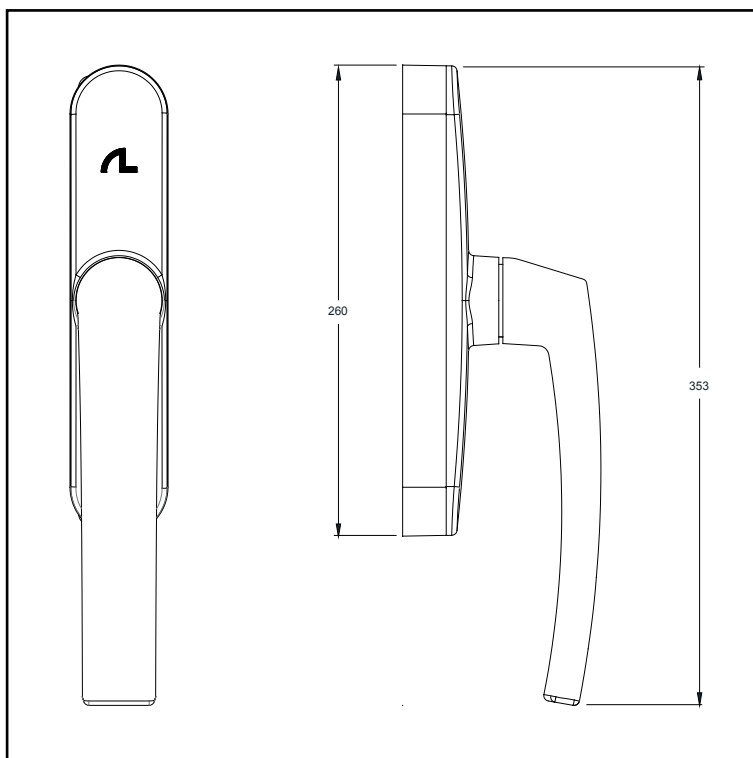

Cremonese apertura esterna.

A new Cremonese reduced size made of soft lines and a modern and essential geometry.

Its geometry is designed to also be used in smaller shutters, without creating interference.