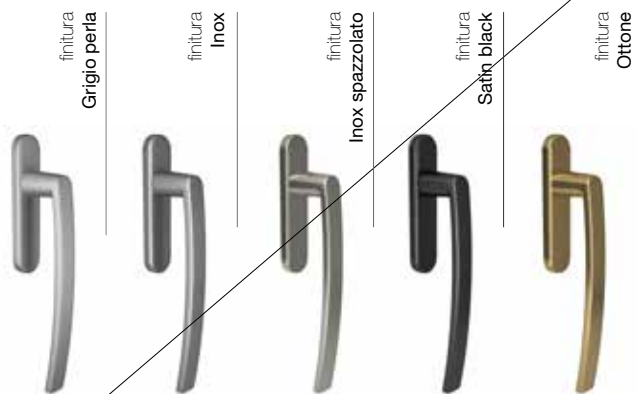

Un oggetto dal design contemporaneo, con linee pure e forme armoniche per una maniglia che arreda.

Un maniglione che da il giusto valore alla tua finestra, che ti aiuta nelle operazioni di apertura e chiusura di grandi specchiature che, grazie al servo azionamento, si solleverà senza sforzi.