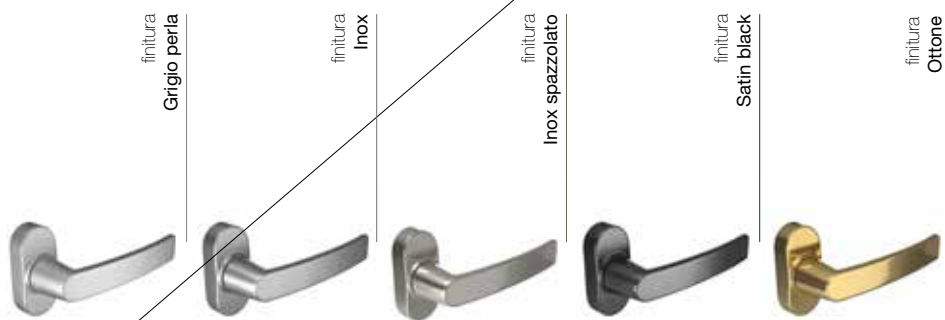

Aurora è la linea di maniglie che coniuga qualità funzionale, tecnica ed estetica in 7 modelli di design.

**The study that defines a quality product is made of particular**

A product to be beautiful and functional must be designed in great detail and made with accuracy, attention to detail makes for quality, but it is union with the harmony and strength of its forms that turn it into one.

Aurora is the line of handles that combines functional quality, technique and aesthetics in 7 design patterns.

Maniglia per porte interne pensata per completare l'arredo con un oggetto di stile. Linee morbide e sinuose danno vita ad una forma armonica dai toni contemporanei.

# Doppia maniglia per porte.

Handle for interior doors designed to complement the decor with an object style. smooth flowing lines create a harmonious shape contemporary tones.

doppia maniglia per porte Aurora finitura inox spazzolato  
applicata a sistema Easydoor